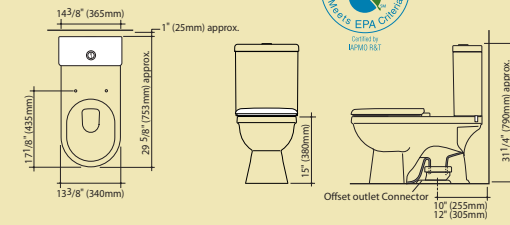

Adelaide Basins and Toilets

Adelaide Standard 270 Toilet

Adelaide Standard 270 Easy Height Toilet

Adelaide Cube 270 Toilet

Adelaide Cube 270 Easy Height Toilet

Adelaide Inset Basin

Adelaide Above Counter Basin

Adelaide Wall Mount Basin

Adelaide Standard 270 Toilet
 Tank Part #: 814328W/BI
 Bowl Part #: 834000W/BI
 Easy Height Bowl Part #: 825500W/BI
 Seat Part #: 813306W/BI

Adelaide Cube 270 Toilet
 Tank Part #: 814790W/BI
 Bowl Part #: 834000W/BI
 Easy Height Bowl Part #: 825500W/BI
 Seat Part #: 813306W/BI