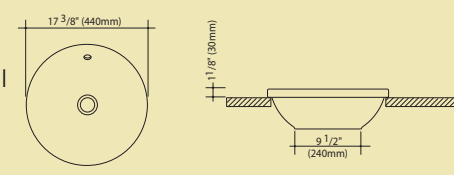

Adelaide Basins and Toilets

Adelaide Standard 270 Toilet

Adelaide Standard 270 Easy Height Toilet

Adelaide Cube 270 Toilet

Adelaide Cube 270 Easy Height Toilet

Adelaide Inset Basin

Adelaide Above Counter Basin

Adelaide Wall Mount Basin

Adelaide Standard 270 Toilet
 Tank Part #: 814328W/BI
 Bowl Part #: 834000W/BI
 Easy Height Bowl Part #: 825500W/BI
 Seat Part #: 813306W/BI

Adelaide Cube 270 Toilet
 Tank Part #: 814790W/BI
 Bowl Part #: 834000W/BI
 Easy Height Bowl Part #: 825500W/BI
 Seat Part #: 813306W/BI