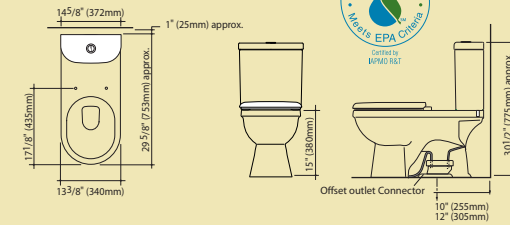

Adelaide Basins and Toilets

Adelaide Standard 270 Toilet

Adelaide Standard 270 Easy Height Toilet

Adelaide Cube 270 Toilet

Adelaide Cube 270 Easy Height Toilet

Adelaide Inset Basin

Adelaide Above Counter Basin

Adelaide Wall Mount Basin

Adelaide Standard 270 Toilet
 Tank Part #: 814328W/BI
 Bowl Part #: 834000W/BI
 Easy Height Bowl Part #: 825500W/BI
 Seat Part #: 813306W/BI

Adelaide Cube 270 Toilet
 Tank Part #: 814790W/BI
 Bowl Part #: 834000W/BI
 Easy Height Bowl Part #: 825500W/BI
 Seat Part #: 813306W/BI