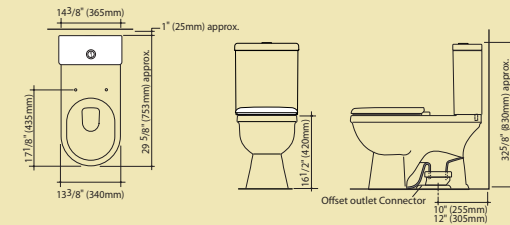

Adelaide Basins and Toilets

Adelaide Standard 270 Toilet

Adelaide Standard 270 Easy Height Toilet

Adelaide Cube 270 Toilet

Adelaide Cube 270 Easy Height Toilet

Adelaide Inset Basin

Adelaide Above Counter Basin

Adelaide Wall Mount Basin

Adelaide Standard 270 Toilet
 Tank Part #: 814328W/BI
 Bowl Part #: 834000W/BI
 Easy Height Bowl Part #: 825500W/BI
 Seat Part #: 813306W/BI

Adelaide Cube 270 Toilet
 Tank Part #: 814790W/BI
 Bowl Part #: 834000W/BI
 Easy Height Bowl Part #: 825500W/BI
 Seat Part #: 813306W/BI