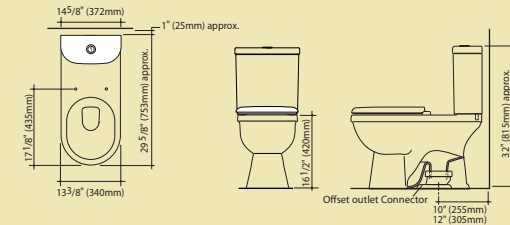

Adelaide Basins and Toilets

Adelaide Standard 270 Toilet

Adelaide Standard 270 Easy Height Toilet

Adelaide Cube 270 Toilet

Adelaide Cube 270 Easy Height Toilet

Adelaide Inset Basin

Adelaide Above Counter Basin

Adelaide Wall Mount Basin

Adelaide Standard 270 Toilet
 Tank Part #: 814328W/BI
 Bowl Part #: 834000W/BI
 Easy Height Bowl Part #: 825500W/BI
 Seat Part #: 813306W/BI

Adelaide Cube 270 Toilet
 Tank Part #: 814790W/BI
 Bowl Part #: 834000W/BI
 Easy Height Bowl Part #: 825500W/BI
 Seat Part #: 813306W/BI