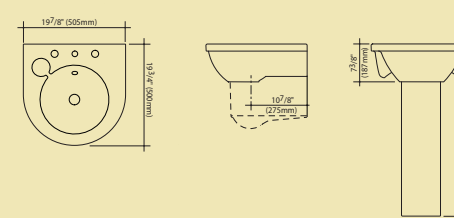

Adelaide Basins and Toilets

Adelaide Standard 270 Toilet

Adelaide Standard 270 Easy Height Toilet

Adelaide Cube 270 Toilet

Adelaide Cube 270 Easy Height Toilet

Adelaide Inset Basin

Adelaide Above Counter Basin

Adelaide Wall Mount Basin

Adelaide Standard 270 Toilet
 Tank Part #: 814328W/BI
 Bowl Part #: 834000W/BI
 Easy Height Bowl Part #: 825500W/BI
 Seat Part #: 813306W/BI

Adelaide Cube 270 Toilet
 Tank Part #: 814790W/BI
 Bowl Part #: 834000W/BI
 Easy Height Bowl Part #: 825500W/BI
 Seat Part #: 813306W/BI

Adelaide Above Counter Basin
 Part #: 891508W/BI

Adelaide Inset Basin
 Part #: 891608W/BI

Adelaide Wall Mount Basin
 1TH Part #: 861818W/BI
 3TH 8" Part #: 861838W/BI
 Optional:
 Shroud Part #: 812158W/BI
 Pedestal Part #: 812168W/BI