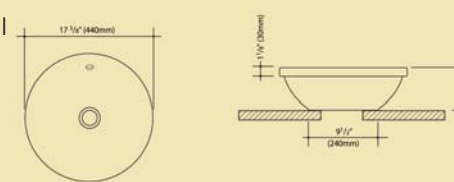

Adelaide Basins and Toilets

Adelaide Standard 270 Toilet

Adelaide Standard 270 Easy Height Toilet

Adelaide Cube 270 Toilet

Adelaide Cube 270 Easy Height Toilet

Adelaide Inset Basin

Adelaide Above Counter Basin

Adelaide Wall Mount Basin

Adelaide Standard 270 Toilet
 Tank Part #: 814328W/BI
 Bowl Part #: 834000W/BI
 Easy Height Bowl Part #: 825500W/BI
 Seat Part #: 813306W/BI

Adelaide Cube 270 Toilet
 Tank Part #: 814790W/BI
 Bowl Part #: 834000W/BI
 Easy Height Bowl Part #: 825500W/BI
 Seat Part #: 813306W/BI