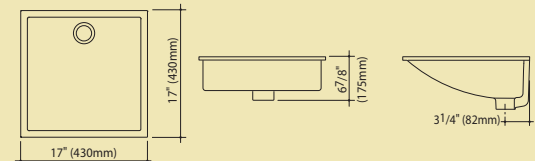

Liano Semi-Recessed Basin
NTH Part #: 661208W/BI
1TH Part #: 661218W/BI
3TH 8" Part #: 661238W/BI

Liano Under Counter Basin