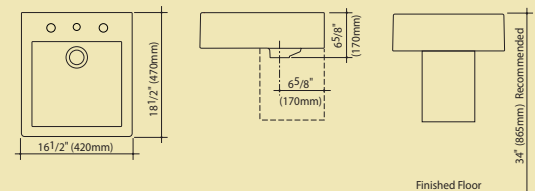

Liano Under Counter Basin
NTH Part #: 664208W/BI

Liano Wall Mount Basin
NTH Part #: 649308W/BI
1TH Part #: 649318W/BI
3TH Part #: 649338W/BI

Optional:

Shroud Part #: 812268W/BI

Liano Wall Mount Basin