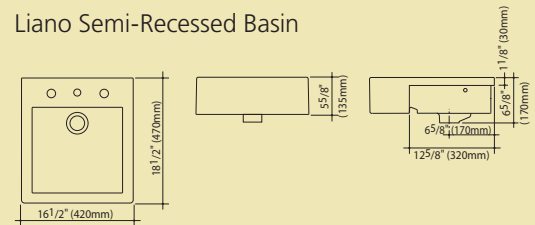

Liano Self-Rimming Basin

Liano Self-Rimming Basin
 NTH Part #: 664708W/BI
 1TH Part #: 664718W/BI
 3TH 8" Part #: 664738W/BI

Liano Semi-Recessed Basin

Liano Semi-Recessed Basin
 NTH Part #: 661208W/BI
 1TH Part #: 661218W/BI
 3TH 8" Part #: 661238W/BI