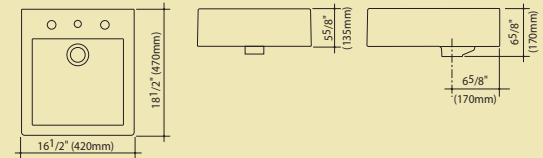

Liano Above Counter Basin