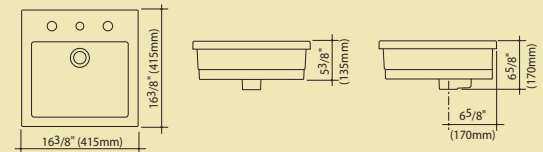

Liano Self-Rimming Basin

Liano Self-Rimming Basin
 NTH Part #: 664708W/BI
 1TH Part #: 664718W/BI
 3TH 8" Part #: 664738W/BI

Liano Semi-Recessed Basin

Liano Semi-Recessed Basin
 NTH Part #: 661208W/BI
 1TH Part #: 661218W/BI
 3TH 8" Part #: 661238W/BI