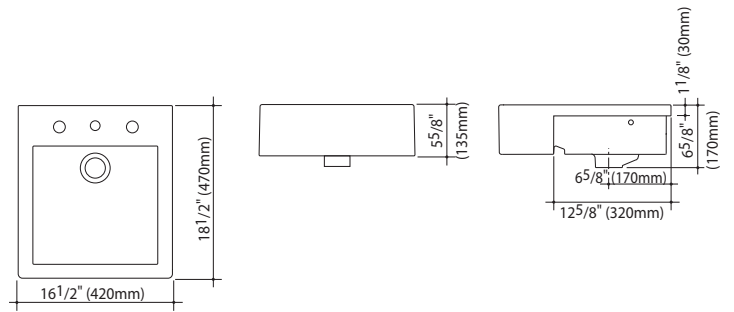

Liano Basins

Liano Semi-Recessed

Liano Semi Recessed

NTH Part #: 661208W/BI
 1TH Part #: 661218W/BI
 3TH 8" Part #: 661238W/BI

Liano Under Counter

NTH Part #: 664208W/BI

Liano Wall Basin

NTH Part #: 649308W/BI
 1TH Part #: 649318W/BI
 3TH 8" Part #: 649338W/BI
 Optional:
 Shroud Part #: 812268W/BI

Liano Self-Rimming

NTH Part #: 664708W/BI
 1TH Part #: 664718W/BI
 3TH 8" Part #: 664738W/BI

Liano Above Counter

NTH Part #: 664408W/BI
 1TH Part #: 664418W/BI
 3TH 8" Part #: 664438W/BI

W = white, BI = biscuit