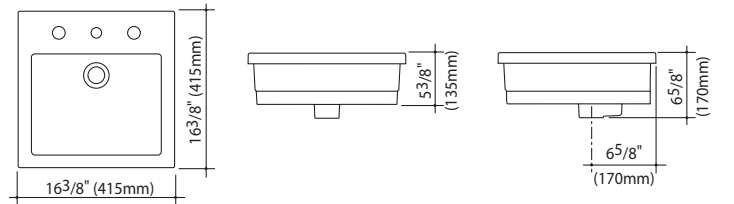

Liano Basins

Liano Semi-Recessed

Liano Semi Recessed

NTH Part #: 661208W/BI
 1TH Part #: 661218W/BI
 3TH 8" Part #: 661238W/BI

Liano Under Counter

NTH Part #: 664208W/BI

Liano Wall Basin

NTH Part #: 649308W/BI
 1TH Part #: 649318W/BI
 3TH 8" Part #: 649338W/BI
 Optional:
 Shroud Part #: 812268W/BI

Liano Self-Rimming

NTH Part #: 664708W/BI
 1TH Part #: 664718W/BI
 3TH 8" Part #: 664738W/BI

Liano Above Counter

NTH Part #: 664408W/BI
 1TH Part #: 664418W/BI
 3TH 8" Part #: 664438W/BI

W = white, BI = biscuit