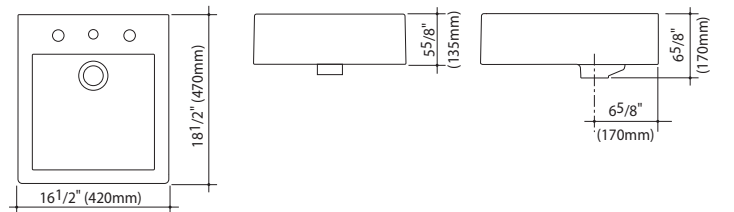

Liano Basins

Liano Semi-Recessed

Liano Semi Recessed

NTH Part #: 661208W/BI
 1TH Part #: 661218W/BI
 3TH 8" Part #: 661238W/BI

Liano Under Counter

NTH Part #: 664208W/BI

Liano Wall Basin

NTH Part #: 649308W/BI
 1TH Part #: 649318W/BI
 3TH 8" Part #: 649338W/BI
 Optional:
 Shroud Part #: 812268W/BI

Liano Self-Rimming

NTH Part #: 664708W/BI
 1TH Part #: 664718W/BI
 3TH 8" Part #: 664738W/BI

Liano Above Counter

NTH Part #: 664408W/BI
 1TH Part #: 664418W/BI
 3TH 8" Part #: 664438W/BI

W = white, BI = biscuit