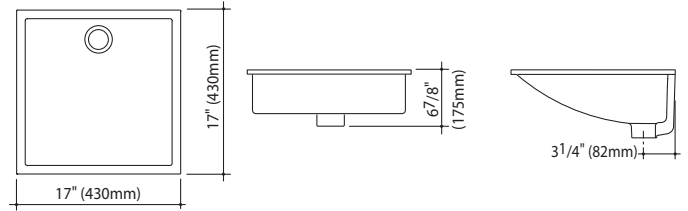

Liano Basins

Liano Semi-Recessed

Liano Semi Recessed

NTH Part #: 661208W/BI
 1TH Part #: 661218W/BI
 3TH 8" Part #: 661238W/BI

Liano Under Counter

NTH Part #: 664208W/BI

Liano Wall Basin

NTH Part #: 649308W/BI
 1TH Part #: 649318W/BI
 3TH 8" Part #: 649338W/BI
 Optional:
 Shroud Part #: 812268W/BI

Liano Self-Rimming

NTH Part #: 664708W/BI
 1TH Part #: 664718W/BI
 3TH 8" Part #: 664738W/BI

Liano Above Counter

NTH Part #: 664408W/BI
 1TH Part #: 664418W/BI
 3TH 8" Part #: 664438W/BI

W = white, BI = biscuit