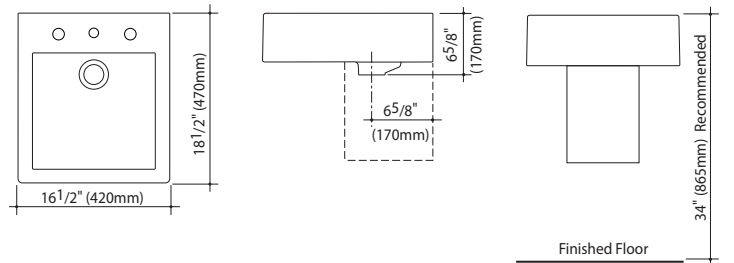

Liano Basins

Liano Semi-Recessed

Liano Semi Recessed

NTH Part #: 661208W/BI
 1TH Part #: 661218W/BI
 3TH 8" Part #: 661238W/BI

Liano Under Counter

NTH Part #: 664208W/BI

Liano Wall Basin

NTH Part #: 649308W/BI
 1TH Part #: 649318W/BI
 3TH 8" Part #: 649338W/BI
 Optional:
 Shroud Part #: 812268W/BI

Liano Self-Rimming

NTH Part #: 664708W/BI
 1TH Part #: 664718W/BI
 3TH 8" Part #: 664738W/BI

Liano Above Counter

NTH Part #: 664408W/BI
 1TH Part #: 664418W/BI
 3TH 8" Part #: 664438W/BI

W = white, BI = biscuit