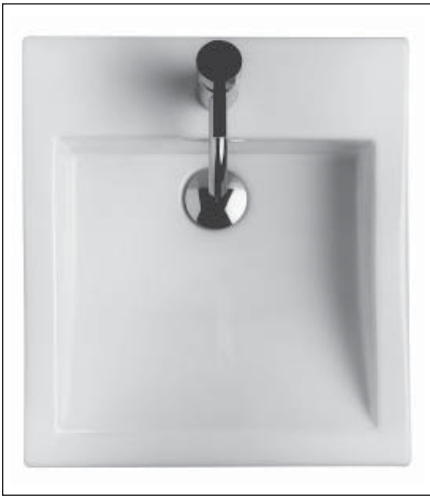

## Liano Above Counter

**Vitreous China Lavatories/Sinks**

Nominal Size 16½" (420mm) x 18½" (470mm)

**c-UPC®**  
IAPMO listed for USA & Canada

## Vitreous China Lavatories/Sinks

Lavatory Size: 16<sup>1</sup>/<sub>2</sub>" (420mm) x 18<sup>1</sup>/<sub>2</sub>" (470mm) (nominal)

The **Liano Above Counter** lavatory has been designed to meet the needs of the designer market for prestige projects. An architectural minimalist style was adopted for the square Liano incorporating a generous bowl area and distinctive tapware platform. The rim is sealed to the countertop with an acetic cured silicon caulking.

**Bowl Capacity:** 1.26 gal (4.8 l) to overflow.

**Weight:** 31 lbs (14 kg)

**Overflow:** Rear overflow.

**Fixing:** The underside of the lavatory rim must be sealed to the countertop with an approved acetic cured silicon caulking. **Epoxy type glues must not be used.** The lavatory is supplied with a template which must be used for the countertop cut-out.