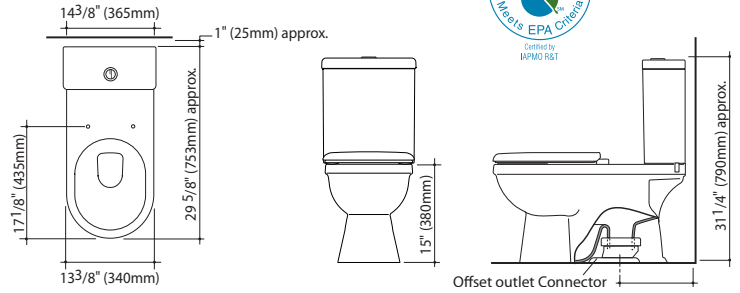

Adelaide 270

1.6/0.8 gpf (6/3 l) water saving
Dual flush high efficiency toilet

Adelaide Cube 270

caroma[®]
usa inc.

EPA
WaterSense
PARTNER

HIGH EFFICIENCY TOILET
HET

c-UPC[®]
IAPMO listed for USA & Canada

Adelaide Cube 270

Tank Part #: 814790W/BI
 Bowl Part #: 834000W/BI*
 Seat Part #: 813306W/BI
 * Suitable for 10-12" rough in

Adelaide Cube 270 Easy Height

Tank Part #: 814790W/BI
 Bowl Part #: 825500W/BI*
 Seat Part #: 813306W/BI
 * Suitable for 10-12" rough in

Adelaide Standard 270

Tank Part #: 814328W/BI
 Bowl Part #: 834000W/BI*
 Seat Part #: 813306W/BI
 * Suitable for 10-12" rough in

Adelaide Standard 270 Easy Height

Tank Part #: 814328W/BI
 Bowl Part #: 825500W/BI*
 Seat Part #: 813306W/BI
 * Suitable for 10-12" rough in