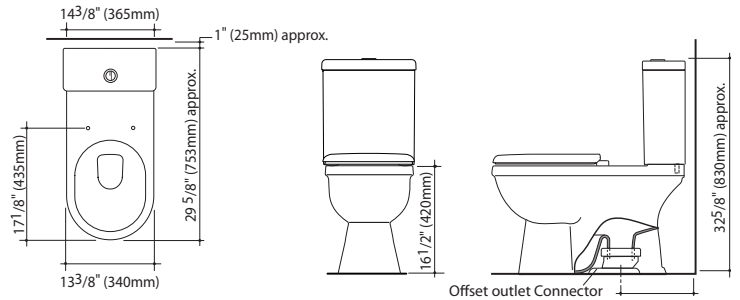

Adelaide 270

1.6/0.8 gpf (6/3 l) water saving
Dual flush high efficiency toilet

Adelaide Cube 270

caroma[®]
usa inc.

EPA
WaterSense
PARTNER

HIGH EFFICIENCY TOILET
HET

c-UPC[®]
IAPMO listed for USA & Canada

Adelaide Cube 270

Tank Part #: 814790W/BI
 Bowl Part #: 834000W/BI*
 Seat Part #: 813306W/BI
 * Suitable for 10-12" rough in

Adelaide Cube 270 Easy Height

Tank Part #: 814790W/BI
 Bowl Part #: 825500W/BI*
 Seat Part #: 813306W/BI
 * Suitable for 10-12" rough in

Adelaide Standard 270

Tank Part #: 814328W/BI
 Bowl Part #: 834000W/BI*
 Seat Part #: 813306W/BI
 * Suitable for 10-12" rough in

Adelaide Standard 270 Easy Height

Tank Part #: 814328W/BI
 Bowl Part #: 825500W/BI*
 Seat Part #: 813306W/BI
 * Suitable for 10-12" rough in