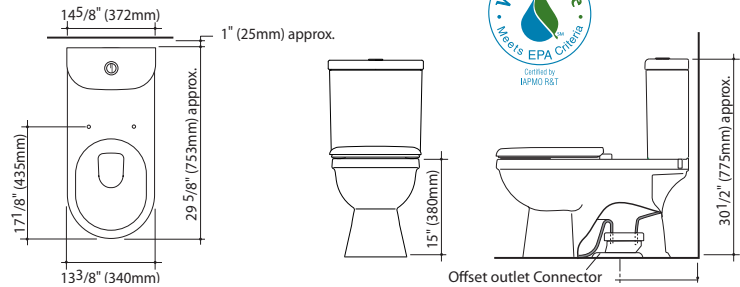

Adelaide 270

1.6/0.8 gpf (6/3 l) water saving
Dual flush high efficiency toilet

Adelaide Cube 270

caroma[®]
usa inc.

EPA
WaterSense
PARTNER

HIGH EFFICIENCY TOILET
HET

c-UPC[®]
IAPMO listed for USA & Canada

Adelaide Cube 270

Tank Part #: 814790W/BI
 Bowl Part #: 834000W/BI*
 Seat Part #: 813306W/BI
 * Suitable for 10-12" rough in

Adelaide Cube 270 Easy Height

Tank Part #: 814790W/BI
 Bowl Part #: 825500W/BI*
 Seat Part #: 813306W/BI
 * Suitable for 10-12" rough in

Adelaide Standard 270

Tank Part #: 814328W/BI
 Bowl Part #: 834000W/BI*
 Seat Part #: 813306W/BI
 * Suitable for 10-12" rough in

Adelaide Standard 270 Easy Height

Tank Part #: 814328W/BI
 Bowl Part #: 825500W/BI*
 Seat Part #: 813306W/BI
 * Suitable for 10-12" rough in