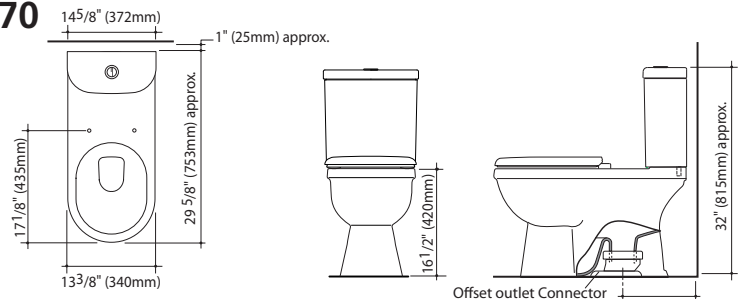

Adelaide 270

1.6/0.8 gpf (6/3 l) water saving
Dual flush high efficiency toilet

Adelaide Cube 270

caroma[®]
usa inc.

EPA
WaterSense
PARTNER

HIGH EFFICIENCY TOILET
HET

c-UPC[®]
IAPMO listed for USA & Canada

Adelaide Cube 270

Tank Part #: 814790W/BI
 Bowl Part #: 834000W/BI*
 Seat Part #: 813306W/BI
 * Suitable for 10-12" rough in

Adelaide Cube 270 Easy Height

Tank Part #: 814790W/BI
 Bowl Part #: 825500W/BI*
 Seat Part #: 813306W/BI
 * Suitable for 10-12" rough in

Adelaide Standard 270

Tank Part #: 814328W/BI
 Bowl Part #: 834000W/BI*
 Seat Part #: 813306W/BI
 * Suitable for 10-12" rough in

Adelaide Standard 270 Easy Height

Tank Part #: 814328W/BI
 Bowl Part #: 825500W/BI*
 Seat Part #: 813306W/BI
 * Suitable for 10-12" rough in