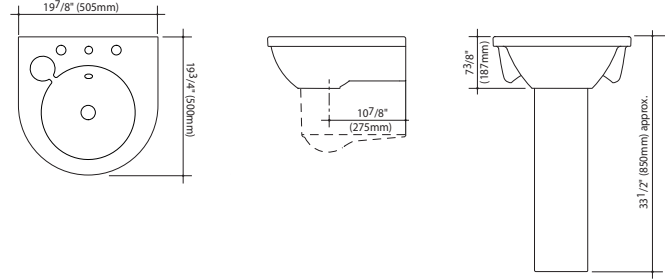

Adelaide Basins

Adelaide Wall Basin
and Pedestal

Adelaide Wall Mount

1TH Part #: 861818W/BI
 3TH 8" Part #: 861838W/BI
 Optional:
 Shroud Part #: 812158W/BI
 Pedestal Part #: 812168W/BI

Adelaide Inset

Part #: 891608W/BI

Adelaide Above Counter

Part #: 891508W/BI

Adelaide Above Counter Vanity Basin

W = white, BI = biscuit

Caroma USA Inc.
 Phone: +1 800 605 4218
 Fax: +1 503 681 2150
 Email: info@caromausa.com
 Website: www.caromausa.com