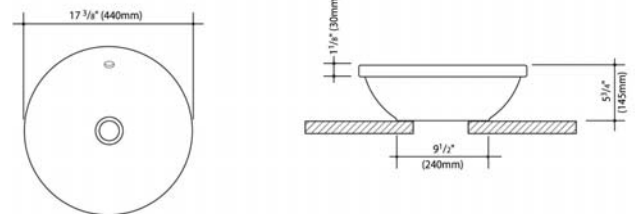

Adelaide Basins

Adelaide Wall Basin
and Pedestal

Adelaide Wall Mount

1TH Part #: 861818W/BI
 3TH 8" Part #: 861838W/BI
 Optional:
 Shroud Part #: 812158W/BI
 Pedestal Part #: 812168W/BI

Adelaide Inset

Part #: 891608W/BI

Adelaide Above Counter

Part #: 891508W/BI

Adelaide Above Counter Vanity Basin

W = white, BI = biscuit

Caroma USA Inc.
 Phone: +1 800 605 4218
 Fax: +1 503 681 2150
 Email: info@caromausa.com
 Website: www.caromausa.com