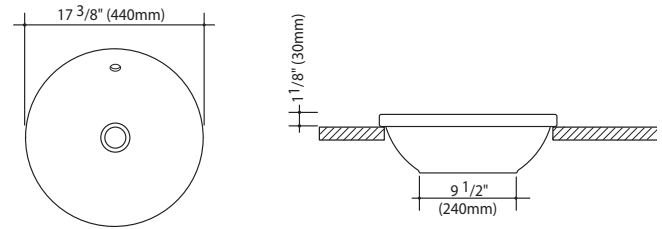

Adelaide Basins

Adelaide Wall Basin
and Pedestal

Adelaide Wall Mount

1TH Part #: 861818W/BI
 3TH 8" Part #: 861838W/BI
 Optional:
 Shroud Part #: 812158W/BI
 Pedestal Part #: 812168W/BI

Adelaide Inset

Part #: 891608W/BI

Adelaide Above Counter

Part #: 891508W/BI

Adelaide Above Counter Vanity Basin

W = white, BI = biscuit

Caroma USA Inc.
 Phone: +1 800 605 4218
 Fax: +1 503 681 2150
 Email: info@caromausa.com
 Website: www.caromausa.com