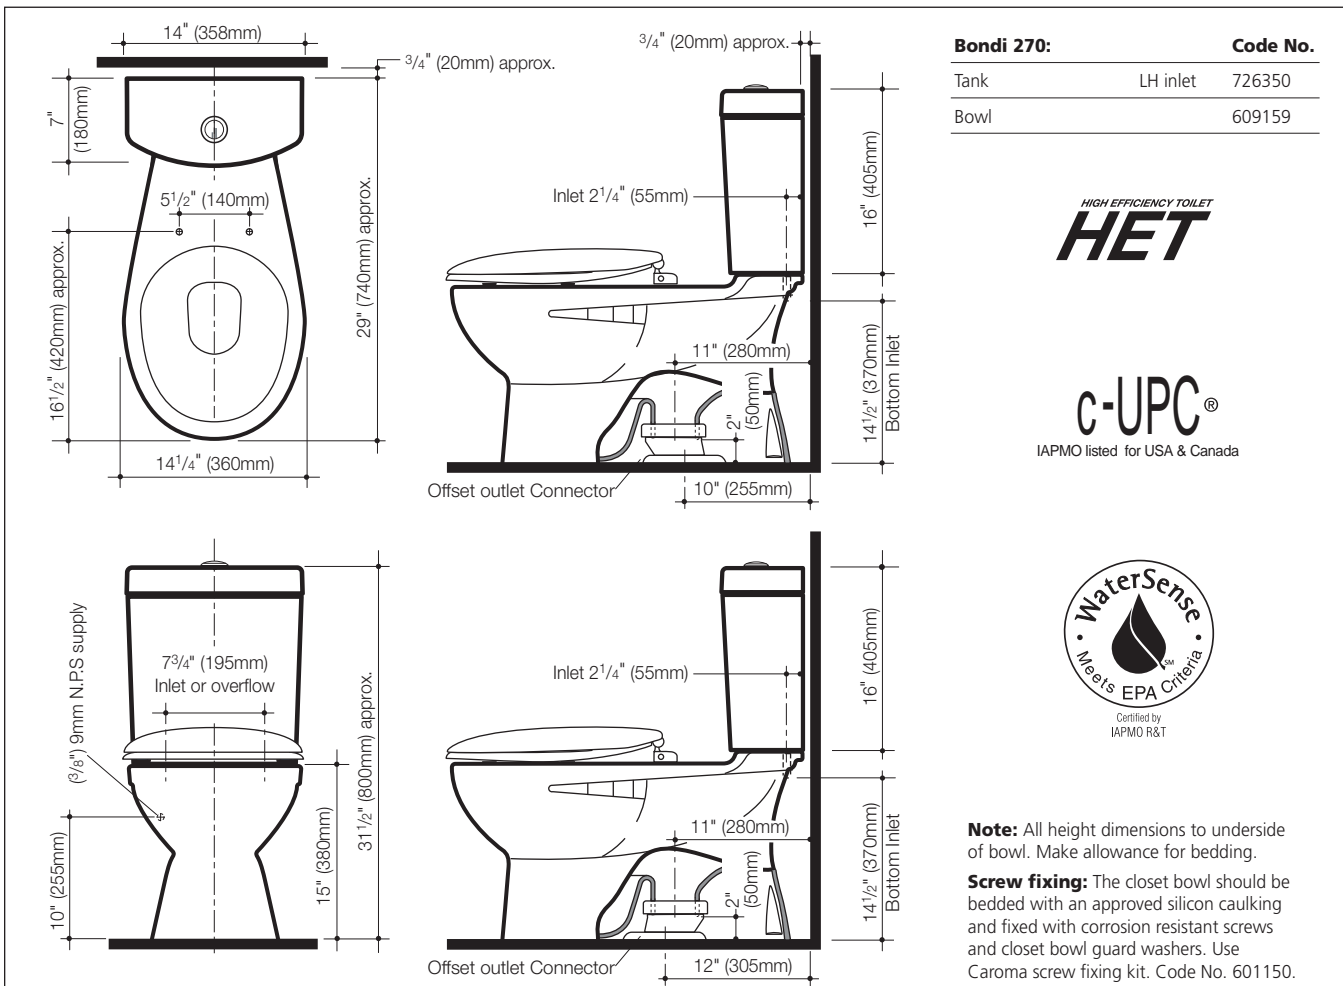

HIGH EFFICIENCY TOILET
HET

c-UPC®
IAPMO listed for USA & Canada

Bondi 270 Round Front Plus 1.6/0.8 gpf (6/3 l) Dual Flush HET

Two Piece Ultra Low Flush (ULF) Vitreous China Washdown Toilet

A modern concept close coupled **1.6/0.8 gpf (6/3 l) Bondi 270** dual flush toilet featuring unique two button activation providing substantial water saving compared to standard toilets. Adjustable rough-in and smooth rounded contours for easy cleaning. The closet bowl has been designed with rough-in of **10" (255mm) to 12" (305mm)** provided by plastic offset outlet connector option. The tank incorporates the high performance outlet valve which has been specially developed with the 270 Round Front Plus bowl to ensure optimum reliable flushing performance. Due to the substantial water saving benefits achieved by the 1.6/0.8 gpf (6/3 l) dual flush system the toilet is suitable for multi-purpose applications where **water conservation** is important.

Closet Bowl: **270 Round Front Plus** 1.6/0.8 gpf (6/3 l) full flush washdown closet bowl with open flushing rim.

Outlet: Floor mounted suitable for connection to waste outlet with offset plastic outlet connector for 10" (255mm) to 12" (305mm) rough-in.

Weight: 86 lbs (39 kg).

Water Control Valve: **Standard Bottom Entry Tank** – available as left hand inlet and incorporates a super quiet water control assembly. Internal overflow only.

Fixing: The tank is fixed directly to the closet bowl with a robust base fixing system without the need for wall fixing.

Dimensions: All dimensions are in inches and millimetres and are subject to normal manufacturing variations. Caroma pursues a policy of continuing improvement in design and performance of its products. The right is therefore reserved to vary specifications without notice.