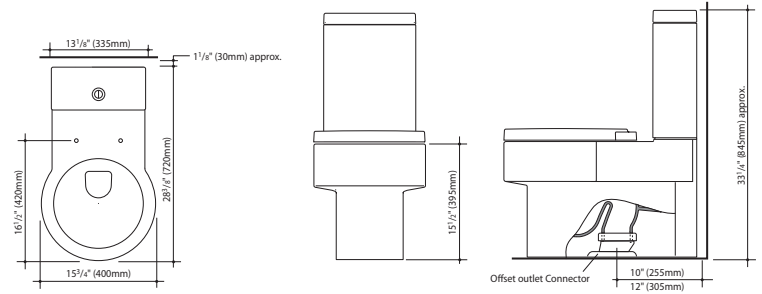

Brisbane 270

1.6/0.8 gpf (6/3 l) water saving
Dual flush high efficiency toilet

Brisbane 270

caroma[®]
usa inc.

c-UPC[®]
IAPMO listed for USA & Canada

HIGH EFFICIENCY TOILET
HET

Brisbane 270

Tank part #: 810266W
 Bowl part #: 833900W for 10" to 12" rough in
 Seat #: 301033W