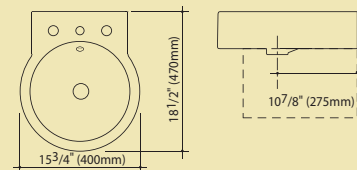

Brisbane 400 Wall Mount
NTH Part #: 851408W
1TH Part #: 851418W
3TH Part #: 851438W
Optional:
Shroud Part #: 812258W
Pedestal Part #: 812248W

Brisbane 400 Wall Mount Sink