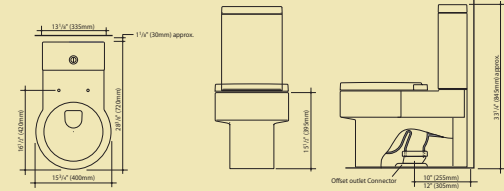

Brisbane 270 Round Front Plus

Brisbane Semi-Recessed Sink

The Brisbane Range.
Minimalist design. Distinctive style.

Brisbane Sinks and Toilets

Brisbane 270 Round Front Plus Toilet

Brisbane 270 Round Front Plus Toilet
 Tank Part #: 810226W
 Bowl Part #: 833900W
 Seat Part #: 301033W