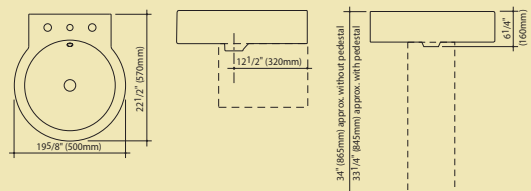

Brisbane 500 Wall Mount
NTH Part #: 863308W
1TH Part #: 863318W
3TH Part #: 863338W
Optional:
Shroud Part #: 812258W
Pedestal Part #: 812248W

Brisbane 500 Wall Mount Sink