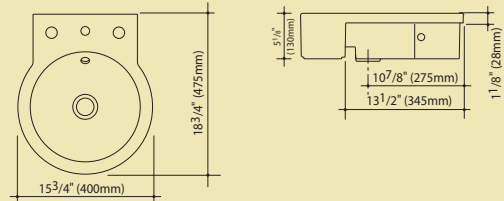

Brisbane Semi-Recessed Sink
NTH Part #: 851508W
1TH Part #: 851518W
3TH 8" Part #: 851538W

Brisbane Semi-Recessed Sink