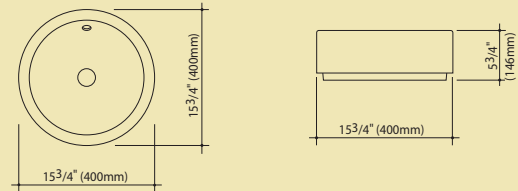

Brisbane 270 Round Front Plus Toilet
Tank Part #: 810226W
Bowl Part #: 833900W
Seat Part #: 301033W

Brisbane Above Counter Sink
Part #: 892608W

Brisbane Above Counter Sink