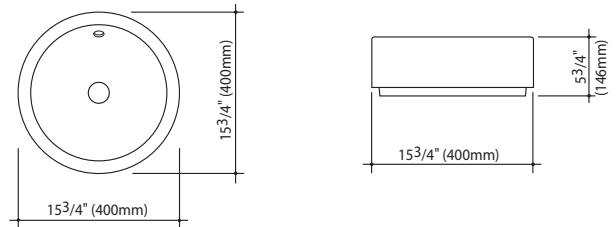

W = white

Caroma USA Inc.
Phone: +1 800 605 4218
Fax: +1 503 681 2150
Email: info@caromausa.com
Website: www.caromausa.com