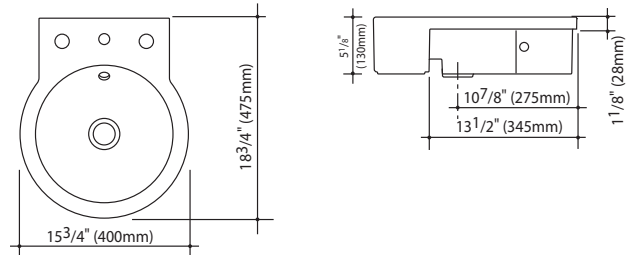

Brisbane Basins

Brisbane Above Counter

Brisbane 400 Wall Mount

NTH Part #: 851408W
 1TH Part #: 851418W
 3TH 8" Part #: 851438W
 Optional:
 Shroud Part #: 812258W
 Pedestal Part #: 812248W

Brisbane 500 Wall Mount

NTH Part #: 863308W
 1TH Part #: 863318W
 3TH 8" Part #: 863338W
 Optional:
 Shroud Part #: 812258W
 Pedestal Part #: 812248W

Brisbane Semi-Recessed

1TH Part #: 851518W
 3TH 8" Part #: 851538W

Brisbane Above Counter