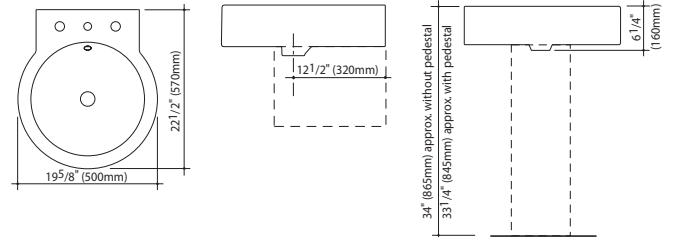

Brisbane Basins

Brisbane Above Counter

Brisbane 400 Wall Mount

NTH Part #: 851408W
 1TH Part #: 851418W
 3TH 8" Part #: 851438W
 Optional:
 Shroud Part #: 812258W
 Pedestal Part #: 812248W

Brisbane 500 Wall Mount

NTH Part #: 863308W
 1TH Part #: 863318W
 3TH 8" Part #: 863338W
 Optional:
 Shroud Part #: 812258W
 Pedestal Part #: 812248W

Brisbane Semi-Recessed

1TH Part #: 851518W
 3TH 8" Part #: 851538W

Brisbane Above Counter