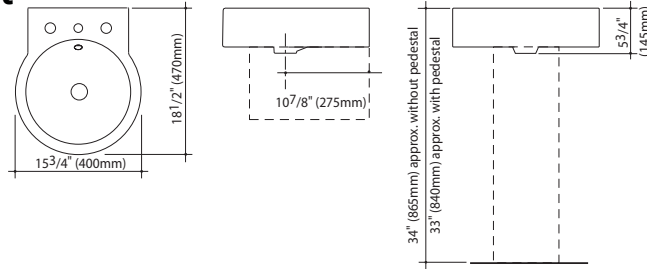

Brisbane Basins

Brisbane Above Counter

Brisbane 400 Wall Mount

NTH Part #: 851408W
 1TH Part #: 851418W
 3TH 8" Part #: 851438W
 Optional:
 Shroud Part #: 812258W
 Pedestal Part #: 812248W

Brisbane 500 Wall Mount

NTH Part #: 863308W
 1TH Part #: 863318W
 3TH 8" Part #: 863338W
 Optional:
 Shroud Part #: 812258W
 Pedestal Part #: 812248W

Brisbane Semi-Recessed

1TH Part #: 851518W
 3TH 8" Part #: 851538W

Brisbane Above Counter