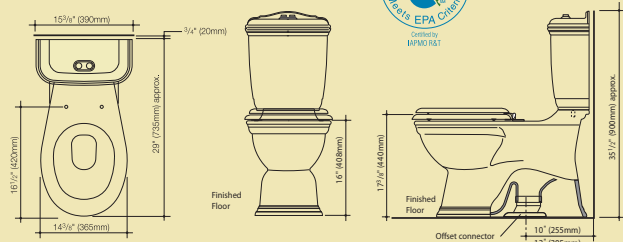

Colonial 270 Round Front Plus Toilet
Tank Part #: 625070W/BI
Bowl Part #: 605310W/BI

Colonial 270 Easy Height Toilet
Tank Part #: 625070W/BI
Bowl Part #: 605320W/BI

Recommended Seats:
Standard Seat Part #: 326707W/BI
Detachable Seat Part #: 301032W/BI
Easy Closing Seat Part #: 326222W/BI
Wooden Seat Part #: 326606

Available in white (W) and biscuit (BI).

Colonial 270 Easy Height Toilet