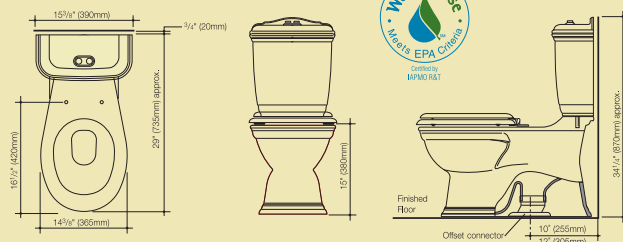

Colonial Toilets

Colonial 270 Round Front Plus

Colonial

Colonial 270 with standard seat

Colonial 270 with wooden seat

al Toilets

- Two button dual flush. Uses 1.6 gallons per flush (gpf) for solid waste and 0.8 gpf for liquid. Saves up to 40% more water than a standard 1.6 gallon single flush toilet
- Large trapway: nearly twice the industry standard, virtually eliminates blockages and double flushing
- Fully concealed trapway with an easy to clean skirted bowl
- Available in Easy Height or standard height, white or biscuit
- WaterSense labeled

An authentic high-class design to give your bathroom that traditional decor all packaged with Caroma's world leading high performance dual flush technology.

Colonial Toilets

Colonial 270 Toilet

Colonial 270 Round Front Plus Toilet
 Tank Part #: 625070W/BI
 Bowl Part #: 605310W/BI

Colonial 270 Easy Height Toilet
 Tank Part #: 625070W/BI
 Bowl Part #: 605320W/BI

Recommended Seats:
 Standard Seat Part #: 326707W/BI
 Detachable Seat Part #: 301032W/BI
 Easy Closing Seat Part #: 326222W/BI
 Wooden Seat Part #: 326606