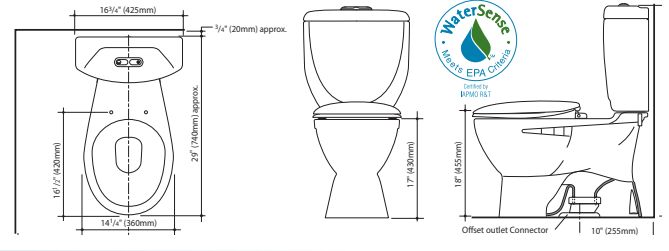

Royale 270/305

1.6/0.8 gpf (6/3 l) water saving
Dual flush high efficiency toilet

Royale tank with
Caravelle 270 Easy Height bowl

caroma®

HIGH EFFICIENCY TOILET
HET

c-UPC®
IAPMO listed for USA & Canada

Royale 305

Royale 270

Tank part #: 624530BI
 Bowl part #: 609159BI for 10-12" rough in
 Recommended seats:
 Detachable # 301032BI
 Standard # 326707BI
 Easy Closing # 326222BI
 Wooden # 326606

Royale 270
Elongated

Tank part #: 624530BI
 Bowl part #: 609100BI for 10-12" rough in
 Recommended seats:
 Elongated # 326307BI
 Easy Closing Elongated # 326221BI

Royale 270
Easy Height

Tank part #: 624530BI
 Bowl part #: 609177BI for 12" rough in
 Recommended seats:
 Detachable # 301032BI
 Standard # 326707BI
 Easy Closing # 326222BI
 Wooden # 326606
 Optional ADA button kit # 405067BI