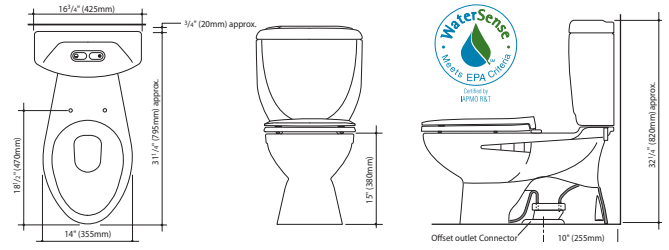

Royale 270/305

1.6/0.8 gpf (6/3 l) water saving
Dual flush high efficiency toilet

Royale tank with
Caravelle 270 Easy Height bowl

caroma®

HIGH EFFICIENCY TOILET
HET

c-UPC®
IAPMO listed for USA & Canada

Royale 305

Royale 270

Tank part #: 624530BI
 Bowl part #: 609159BI for 10-12" rough in
 Recommended seats:
 Detachable # 301032BI
 Standard # 326707BI
 Easy Closing # 326222BI
 Wooden # 326606

Royale 270
Elongated

Tank part #: 624530BI
 Bowl part #: 609100BI for 10-12" rough in
 Recommended seats:
 Elongated # 326307BI
 Easy Closing Elongated # 326221BI

Royale 270
Easy Height

Tank part #: 624530BI
 Bowl part #: 609177BI for 12" rough in
 Recommended seats:
 Detachable # 301032BI
 Standard # 326707BI
 Easy Closing # 326222BI
 Wooden # 326606
 Optional ADA button kit # 405067BI

Royale 270 Easy
Height Elongated

Tank part #: 624530BI
 Bowl part #: 609120BI for 10-12" rough in
 Recommended seats:
 Elongated # 326307BI
 Easy Closing Elongated # 326221BI
 Optional ADA button kit # 405067BI