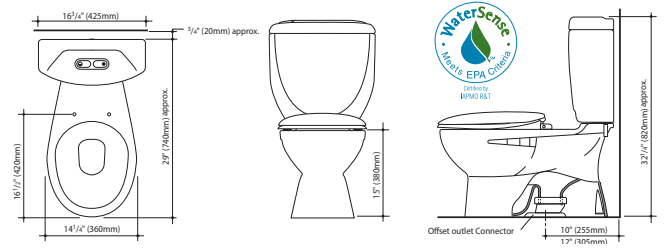

Royale 270/305

1.6/0.8 gpf (6/3 l) water saving
Dual flush high efficiency toilet

Royale tank with
Caravelle 270 Easy Height bowl

caroma®

HIGH EFFICIENCY TOILET
HET

c-UPC®
IAPMO listed for USA & Canada

Royale 305

Tank part #: 624530BI
 Bowl part #: 609151BI for 12" rough in
 Recommended seats:
 Detachable # 301032BI
 Standard # 326707BI
 Easy Closing # 326222BI
 Wooden # 326606

Royale 305
Elongated

Tank part #: 624530BI
 Bowl Part #: 609130BI for 12" rough in
 Recommended seats:
 Elongated # 326307BI
 Easy Closing Elongated # 326221BI

Royale 270

Tank part #: 624530BI
 Bowl part #: 609159BI for 10-12" rough in
 Recommended seats:
 Detachable # 301032BI
 Standard # 326707BI
 Easy Closing # 326222BI
 Wooden # 326606

Royale 270
Elongated

Tank part #: 624530BI
 Bowl part #: 609100BI for 10-12" rough in
 Recommended seats:
 Elongated # 326307BI
 Easy Closing Elongated # 326221BI

Royale 270
Easy Height

Tank part #: 624530BI
 Bowl part #: 609177BI for 12" rough in
 Recommended seats:
 Detachable # 301032BI
 Standard # 326707BI
 Easy Closing # 326222BI
 Wooden # 326606
 Optional ADA button kit # 405067BI