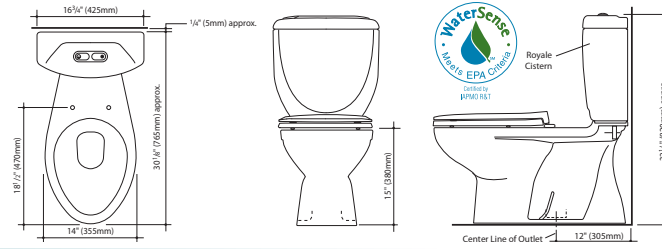

Royale 270/305

1.6/0.8 gpf (6/3 l) water saving
Dual flush high efficiency toilet

Royale tank with
Caravelle 270 Easy Height bowl

caroma®

HIGH EFFICIENCY TOILET
HET

c-UPC®
IAPMO listed for USA & Canada

Royale 305

Tank part #: 624530BI
 Bowl part #: 609151BI for 12" rough in
 Recommended seats:
 Detachable # 301032BI
 Standard # 326707BI
 Easy Closing # 326222BI
 Wooden # 326606

Royale 305
Elongated

Tank part #: 624530BI
 Bowl Part #: 609130BI for 12" rough in
 Recommended seats:
 Elongated # 326307BI
 Easy Closing Elongated # 326221BI

Royale 270

Tank part #: 624530BI
 Bowl part #: 609159BI for 10-12" rough in
 Recommended seats:
 Detachable # 301032BI
 Standard # 326707BI
 Easy Closing # 326222BI
 Wooden # 326606

Royale 270
Elongated

Royale 270 Easy
Height Elongated

Tank part #: 624530BI
 Bowl part #: 609120BI for 10-12" rough in
 Recommended seats:
 Elongated # 326307BI
 Easy Closing Elongated # 326221BI
 Optional ADA button kit # 405067BI