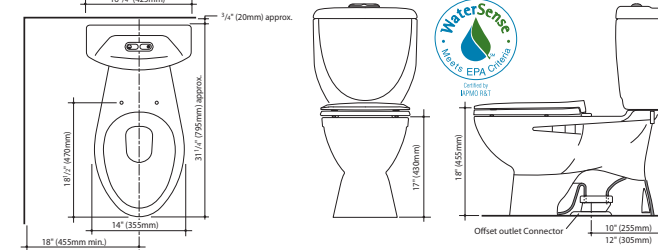

Royale 270/305

1.6/0.8 gpf (6/3 l) water saving
Dual flush high efficiency toilet

Royale tank with
Caravelle 270 Easy Height bowl

caroma®

HIGH EFFICIENCY TOILET
HET

c-UPC®
IAPMO listed for USA & Canada

Royale 305

Royale 270

Tank part #: 624530BI
 Bowl part #: 609159BI for 10-12" rough in
 Recommended seats:
 Detachable # 301032BI
 Standard # 326707BI
 Easy Closing # 326222BI
 Wooden # 326606

Royale 270
Elongated

Tank part #: 624530BI
 Bowl part #: 609100BI for 10-12" rough in
 Recommended seats:
 Elongated # 326307BI
 Easy Closing Elongated # 326221BI

Royale 270
Easy Height

Tank part #: 624530BI
 Bowl part #: 609177BI for 12" rough in
 Recommended seats:
 Detachable # 301032BI
 Standard # 326707BI
 Easy Closing # 326222BI
 Wooden # 326606
 Optional ADA button kit # 405067BI

Royale 270 Easy
Height Elongated

Tank part #: 624530BI
 Bowl part #: 609120BI for 10-12" rough in
 Recommended seats:
 Elongated # 326307BI
 Easy Closing Elongated # 326221BI
 Optional ADA button kit # 405067BI