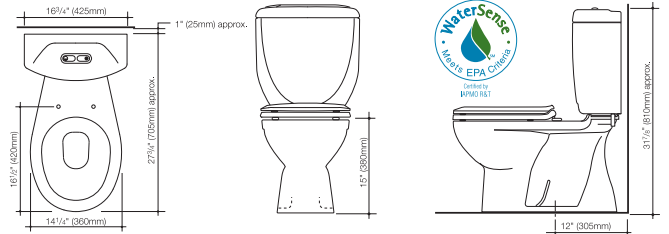

Royale 270/305

1.6/0.8 gpf (6/3 l) water saving
Dual flush high efficiency toilet

Royale tank with
Caravelle 270 Easy Height bowl

caroma®

HIGH EFFICIENCY TOILET
HET

c-UPC®
IAPMO listed for USA & Canada

Royale 305

Tank part #: 624530BI
 Bowl part #: 609151BI for 12" rough in
 Recommended seats:
 Detachable # 301032BI
 Standard # 326707BI
 Easy Closing # 326222BI
 Wooden # 326606

Royale 305
Elongated

Tank part #: 624530BI
 Bowl Part #: 609130BI for 12" rough in
 Recommended seats:
 Elongated # 326307BI
 Easy Closing Elongated # 326221BI

Royale 270

Tank part #: 624530BI
 Bowl part #: 609159BI for 10-12" rough in
 Recommended seats:
 Detachable # 301032BI
 Standard # 326707BI
 Easy Closing # 326222BI
 Wooden # 326606

Royale 270
Elongated

Royale 270 Easy
Height Elongated

Tank part #: 624530BI
 Bowl part #: 609120BI for 10-12" rough in
 Recommended seats:
 Elongated # 326307BI
 Easy Closing Elongated # 326221BI
 Optional ADA button kit # 405067BI