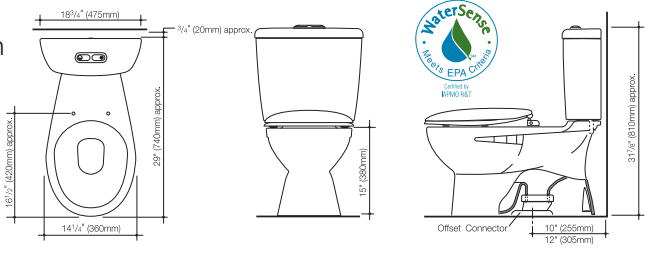

Sydney 270
Round Front Plus

Tank part #: 622320W/BI
Bowl part #: 609159W/BI for 10-12" rough in
Recommended seats:
Detachable # 301032W/BI
Standard # 326707W/BI
Easy Closing # 326222W/BI
Wooden # 326606
Commercial # 320016W