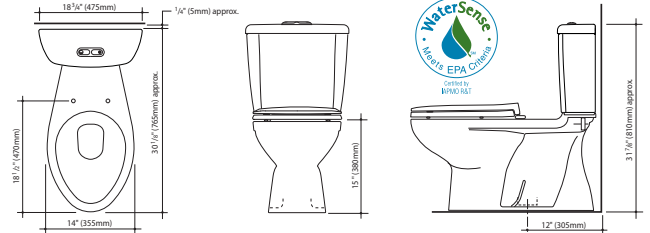

Sydney 270/305

1.6/0.8 gpf (6/3 l) water saving
dual flush high efficiency toilet

Sydney 305 Round Front Plus

caroma[®]
usa inc.

EPA  WaterSense
PARTNER
HIGH EFFICIENCY TOILET
HET
c-UPC[®]
IAPMO listed for USA & Canada

Sydney 305
Round Front Plus

Tank part #: 622320W/BI
 Bowl part #: 609151W/BI for 12" rough in
 Recommended seats:
 Detachable # 301032W/BI
 Standard # 326707W/BI
 Easy Closing # 326222W/BI
 Wooden # 326606
 Commercial # 320016W

Sydney 305
Elongated

Tank part #: 622320W/BI
 Bowl Part #: 609130W/BI for 12" rough in
 Recommended seats:
 Elongated # 326307W/BI
 Easy Closing Elongated # 326221W/BI
 Commercial Elongated # 326813W

Sydney 270
Round Front Plus