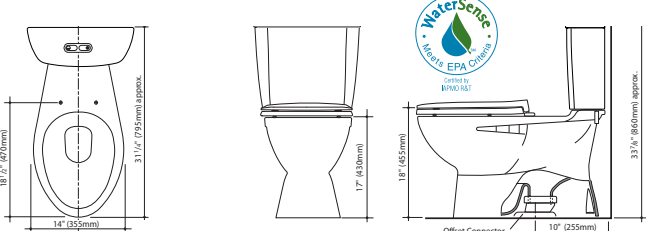

Sydney 270
Elongated

Tank part #: 622320W/BI
 Bowl part #: 609100W/BI for 10-12" rough in
 Recommended seats:
 Elongated # 326307W/BI
 Easy Closing Elongated # 326221W/BI
 Commercial Elongated # 326813W

Sydney 270
Easy Height

Tank part #: 622320W/BI
 Bowl part #: 609177W/BI for 10-12" rough in
 Recommended seats:
 Detachable # 301032W/BI
 Standard # 326707W/BI
 Easy Closing # 326222W/BI
 Wooden # 326606
 Commercial # 320016W

Sydney 270 Easy
Height Elongated

Tank part #: 622320W/BI
 Bowl part #: 609120W/BI for 10-12" rough in
 Recommended seats:
 Elongated # 326307W/BI
 Easy Closing Elongated # 326221W/BI
 Commercial Elongated # 326813W