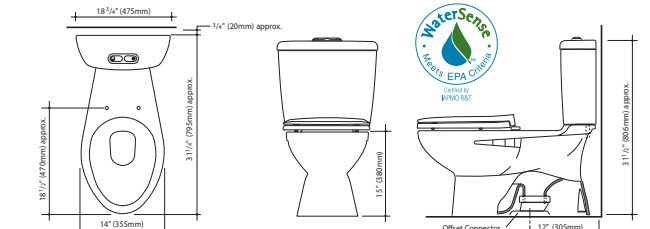

Sydney 270
Elongated

Tank part #: 622320W/BI
Bowl part #: 609100W/BI for 10-12" rough in
Recommended seats:
Elongated # 326307W/BI
Easy Closing Elongated # 326221W/BI
Commercial Elongated # 326813W