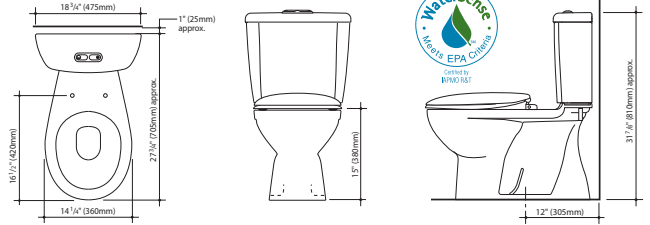

Sydney 270/305

1.6/0.8 gpf (6/3 l) water saving
dual flush high efficiency toilet

Sydney 305 Round Front Plus

caroma[®]
usa inc.

EPA  WaterSense
PARTNER
HIGH EFFICIENCY TOILET
HET
c-UPC[®]
IAPMO listed for USA & Canada

Sydney 305
Round Front Plus

Tank part #: 622320W/BI
 Bowl part #: 609151W/BI for 12" rough in
 Recommended seats:
 Detachable # 301032W/BI
 Standard # 326707W/BI
 Easy Closing # 326222W/BI
 Wooden # 326606
 Commercial # 320016W