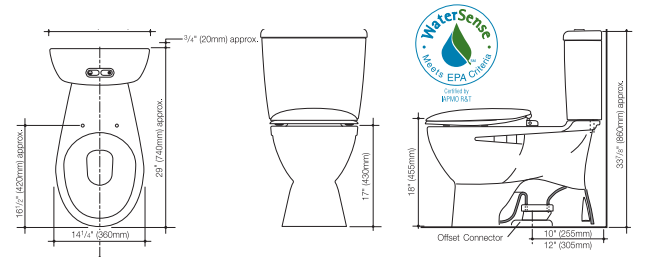

Tank part #: 622320W/BI
 Bowl part #: 609159W/BI for 10-12" rough in
 Recommended seats:
 Detachable # 301032W/BI
 Standard # 326707W/BI
 Easy Closing # 326222W/BI
 Wooden # 326606
 Commercial # 320016W

Sydney 270
Elongated

Tank part #: 622320W/BI
 Bowl part #: 609100W/BI for 10-12" rough in
 Recommended seats:
 Elongated # 326307W/BI
 Easy Closing Elongated # 326221W/BI
 Commercial Elongated # 326813W

Sydney 270
Easy Height

Tank part #: 622320W/BI
 Bowl part #: 609177W/BI for 10-12" rough in
 Recommended seats:
 Detachable # 301032W/BI
 Standard # 326707W/BI
 Easy Closing # 326222W/BI
 Wooden # 326606
 Commercial # 320016W

Sydney 270 Easy
Height Elongated

Tank part #: 622320W/BI
 Bowl part #: 609120W/BI for 10-12" rough in
 Recommended seats:
 Elongated # 326307W/BI
 Easy Closing Elongated # 326221W/BI
 Commercial Elongated # 326813W